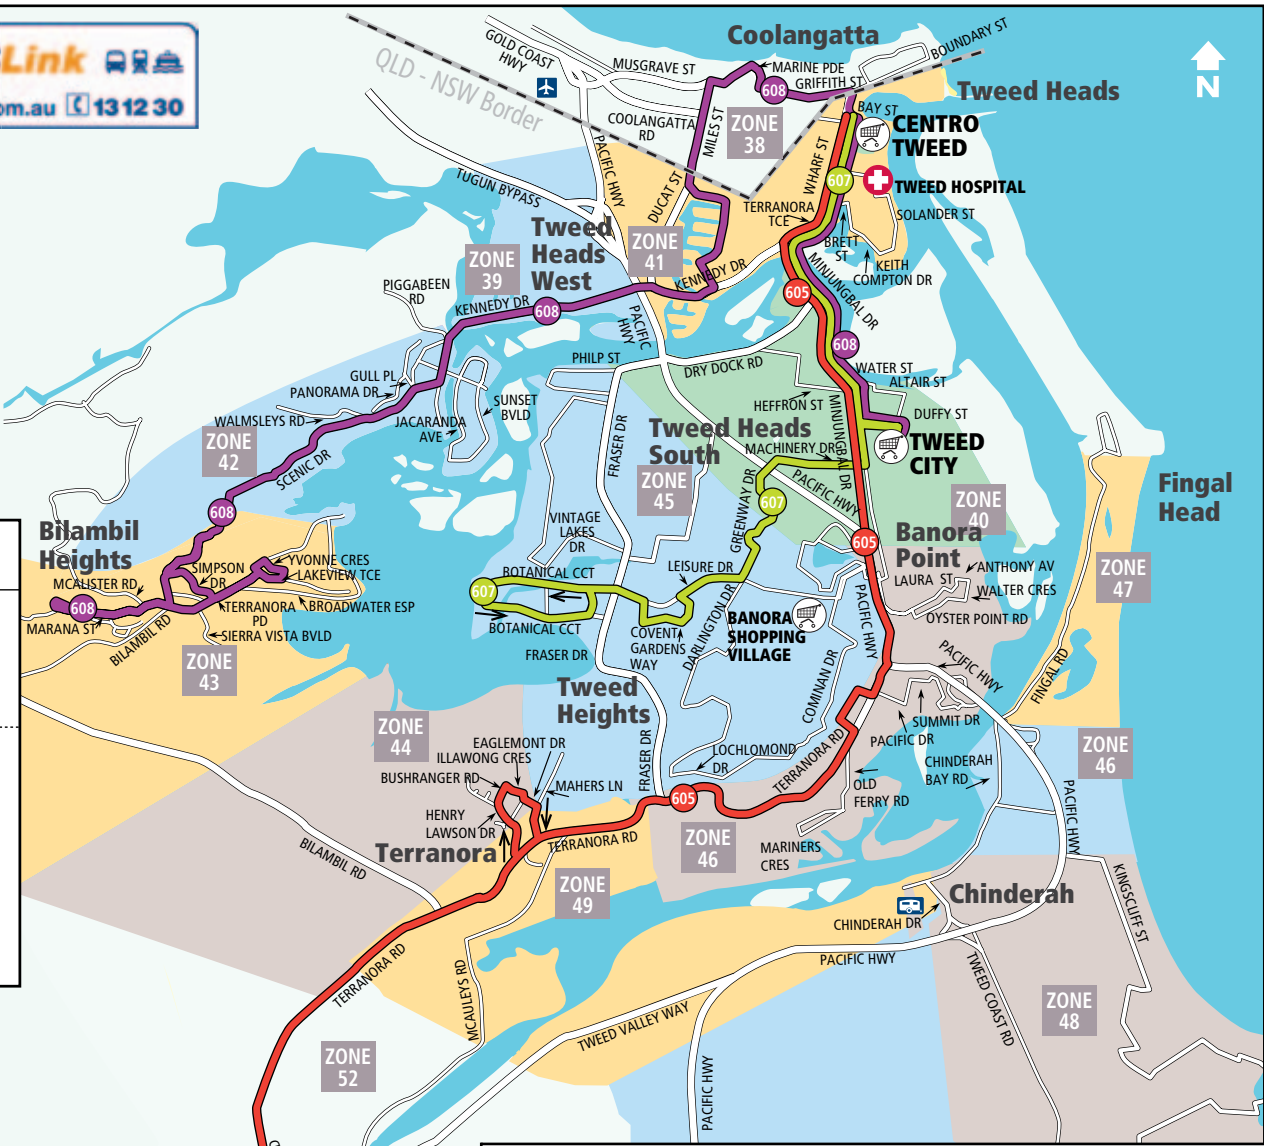

NOTE:      = Run as route 608.

Route 608 Saturday and Sunday service see next page- on map page.

**KEY**

- Route 605
- Route 607
- Route 608

---

- Shopping centre
- Caravan park
- TAFE
- Hospital
- Train station
- School
- Airport