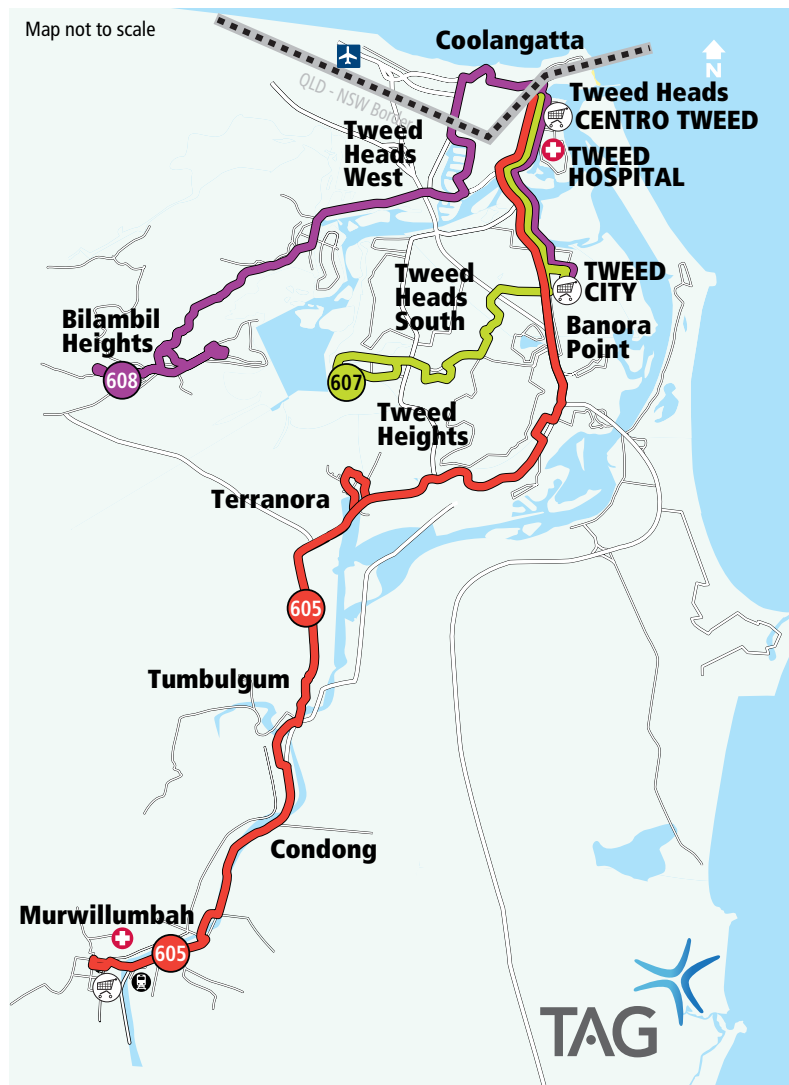

# Monday to Friday Services

Monday to Friday Route 605 Tweed Heads to Murwillumbah											
TIMING POINT	AM					PM					
Centro Tweed Shopping Centre	7.25	8.35	9.35	10.35	11.35	12.35	1.35	2.35	3.35	4.35	5.35
Tweed City Shops - Minjungbal Dr	7.33	8.43	9.43	10.43	11.43	12.43	1.43	2.43	3.43	4.43	5.43
Homemart - Minjungbal Dr	7.35	8.45	9.45	10.45	11.45	12.45	1.45	2.45	3.45	4.45	5.45
Pioneer Pde	7.39	8.49	9.49	10.49	11.49	12.49	1.49	2.49	3.49	4.49	5.49
Terranora Rd & Bushranger Rd	7.47	8.57	9.57	10.57	11.57	12.57	1.57	2.57	3.57	4.57	5.57
Terranora Rd & Bilambil Rd	7.51	9.01	10.01	11.01	12.01	1.01	2.01	3.01	4.01	5.01	6.01
Riverside Dr	7.56	9.06	10.06	11.06	12.06	1.06	2.06	3.06	4.06	5.06	6.06
Cane Rd	8.02	9.12	10.12	11.12	12.12	1.12	2.12	3.12	4.12	5.12	6.12
Murwillumbah Sunnyside Shops	8.10	9.20	10.20	11.20	12.20	1.20	2.20	3.20	4.20	5.20	6.20

Monday to Friday Route 605 Murwillumbah to Tweed Heads											
TIMING POINT	AM					PM					
Murwillumbah Sunnyside Shops	7.25	8.25	9.25	10.25	11.25	12.25	1.25	2.25	3.25	4.25	5.25
Cane Rd	7.32	8.32	9.32	10.32	11.32	12.32	1.32	2.32	3.32	4.32	5.32
Riverside Dr	7.38	8.38	9.38	10.38	11.38	12.38	1.38	2.38	3.38	4.38	5.38
Terranora Rd & Bilambil Rd	7.43	8.43	9.43	10.43	11.43	12.43	1.43	2.43	3.43	4.43	5.43
Terranora Rd & Bushranger Rd	7.47	8.47	9.47	10.47	11.47	12.47	1.47	2.47	3.47	4.47	5.47
Pioneer Pde	7.55	8.55	9.55	10.55	11.55	12.55	1.55	2.55	3.55	4.55	5.55
Homemart - Minjungbal Dr	7.58	8.58	9.58	10.58	11.58	12.58	1.58	2.58	3.58	4.58	5.58
Tweed City Shops - Minjungbal Dr	8.00	9.00	10.00	11.00	12.00	1.00	2.00	3.00	4.00	5.00	6.00
Bay & Wharf St	8.07	9.07	10.07	11.07	12.07	1.07	2.07	3.07	4.07	5.07	6.07

NOTE:      = Run as route 608.

Route 608 Saturday and Sunday service see next page- on map page.

**KEY**

- Route 605
- Route 607
- Route 608

---

- Shopping centre
- Caravan park
- TAFE
- Hospital
- Train station
- School
- Airport