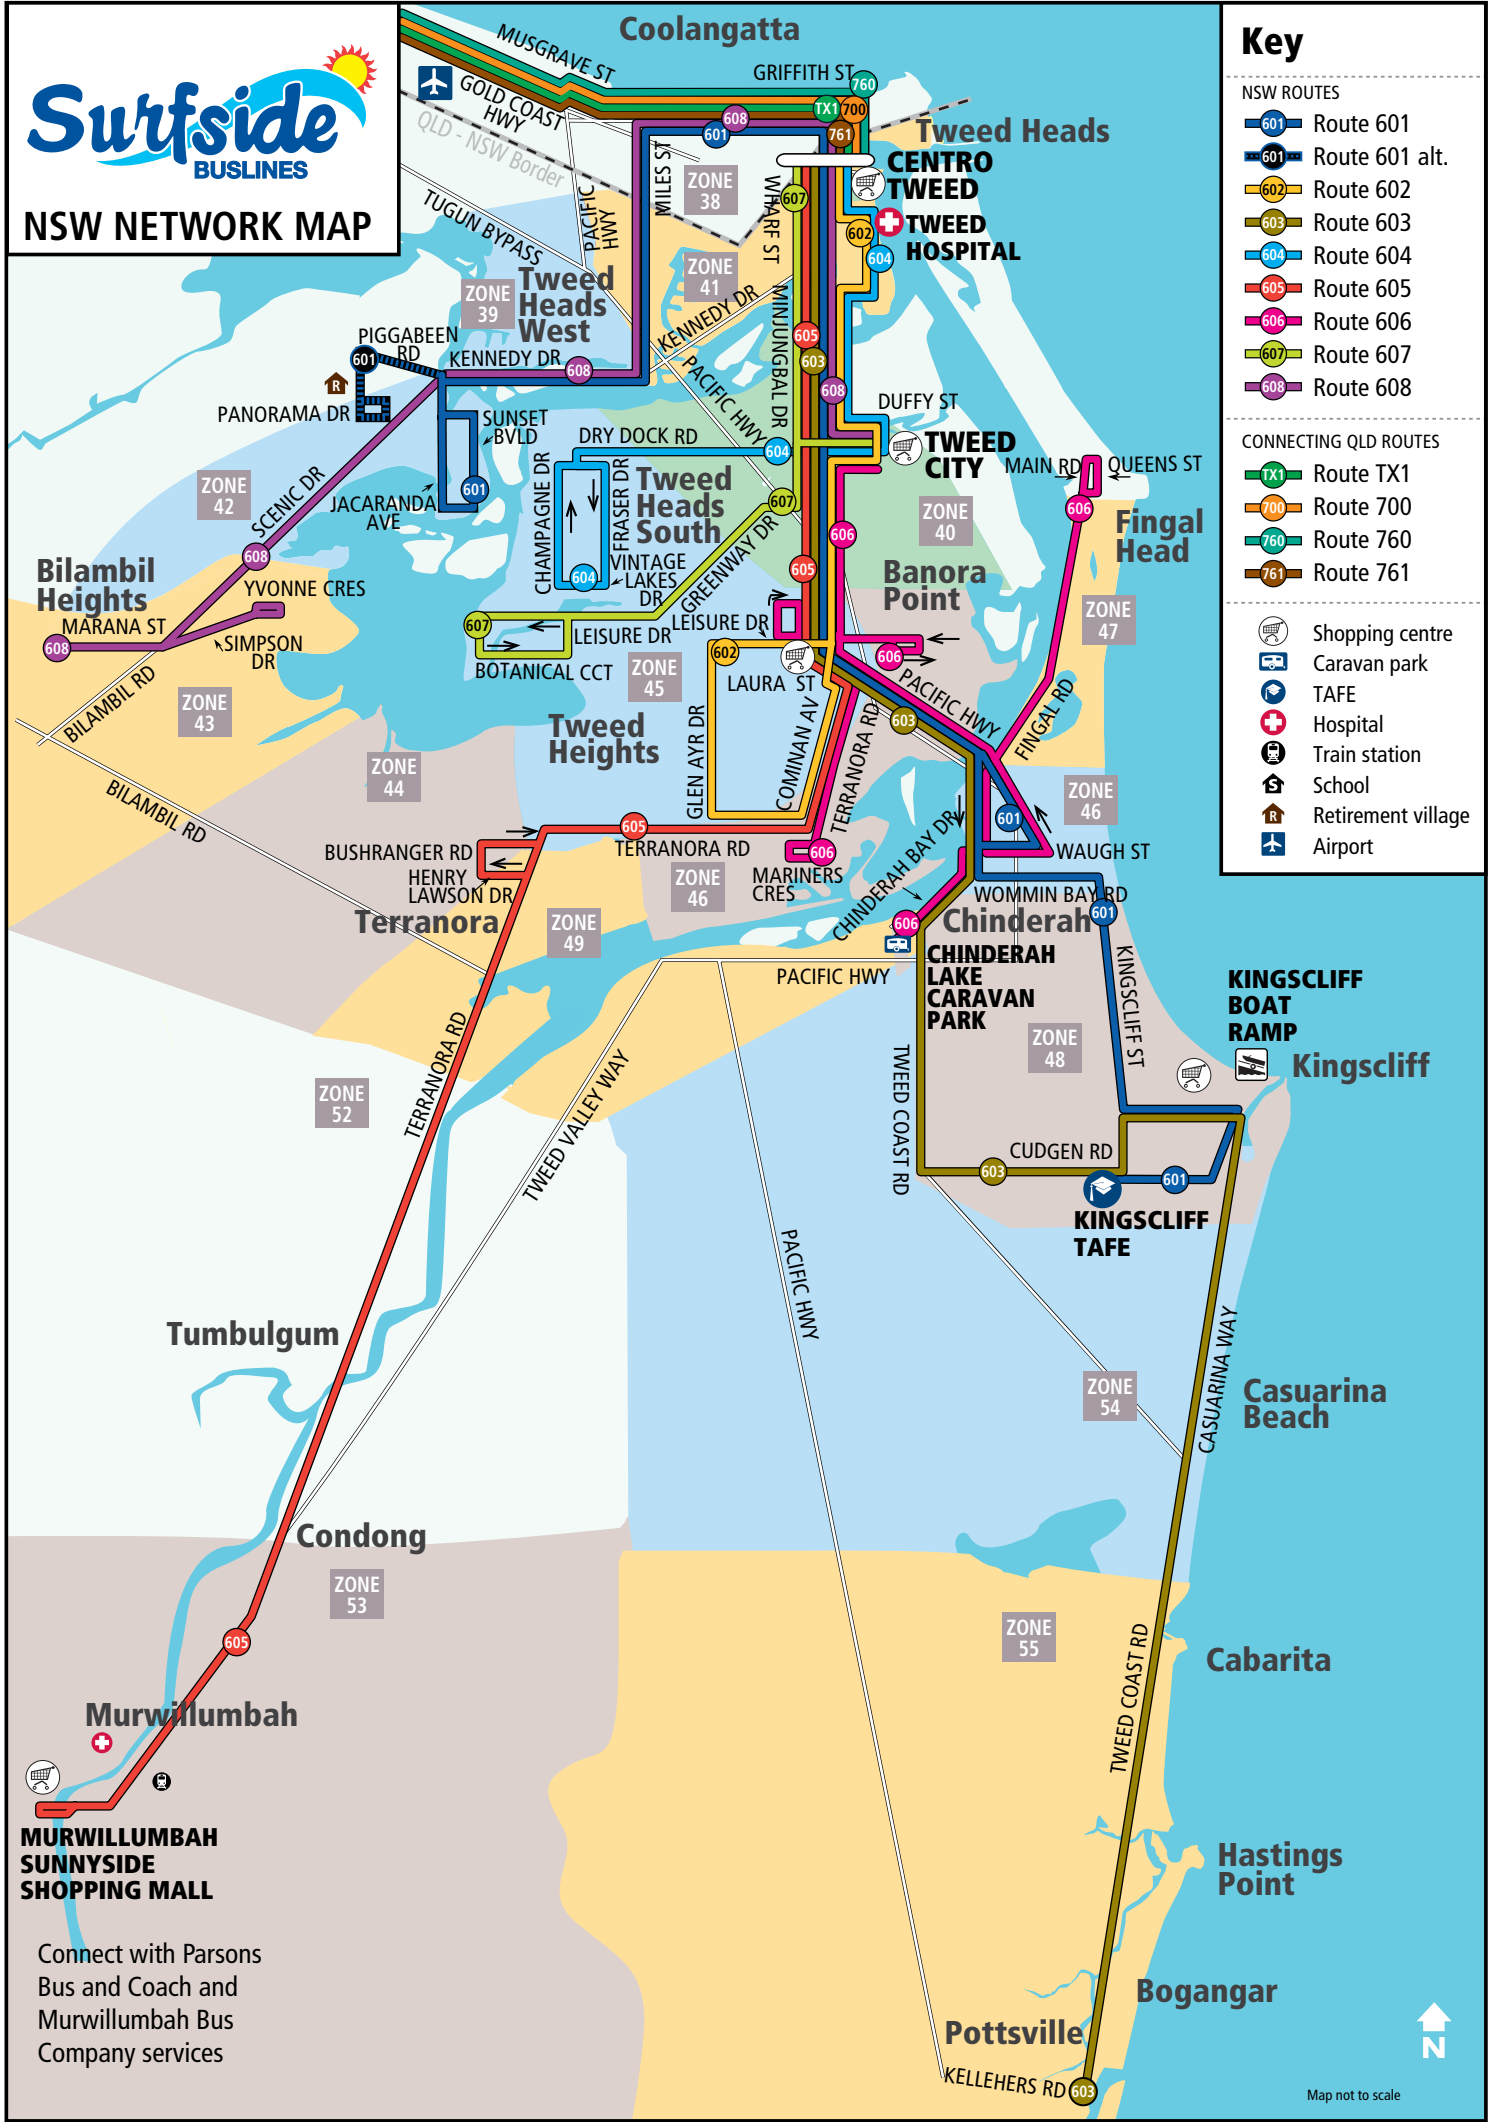

NSW NETWORK MAP

Key

NSW ROUTES

- Route 601
- Route 601 alt.
- Route 602
- Route 603
- Route 604
- Route 605
- Route 606
- Route 607
- Route 608

CONNECTING QLD ROUTES

- Route TX1
- Route 700
- Route 760
- Route 761

Icons:

- Shopping centre
- Caravan park
- TAFE
- Hospital
- Train station
- School
- Retirement village
- Airport

MURWILLUMBAH SUNNYSIDE SHOPPING MALL

Connect with Parsons Bus and Coach and Murwillumbah Bus Company services

Map not to scale