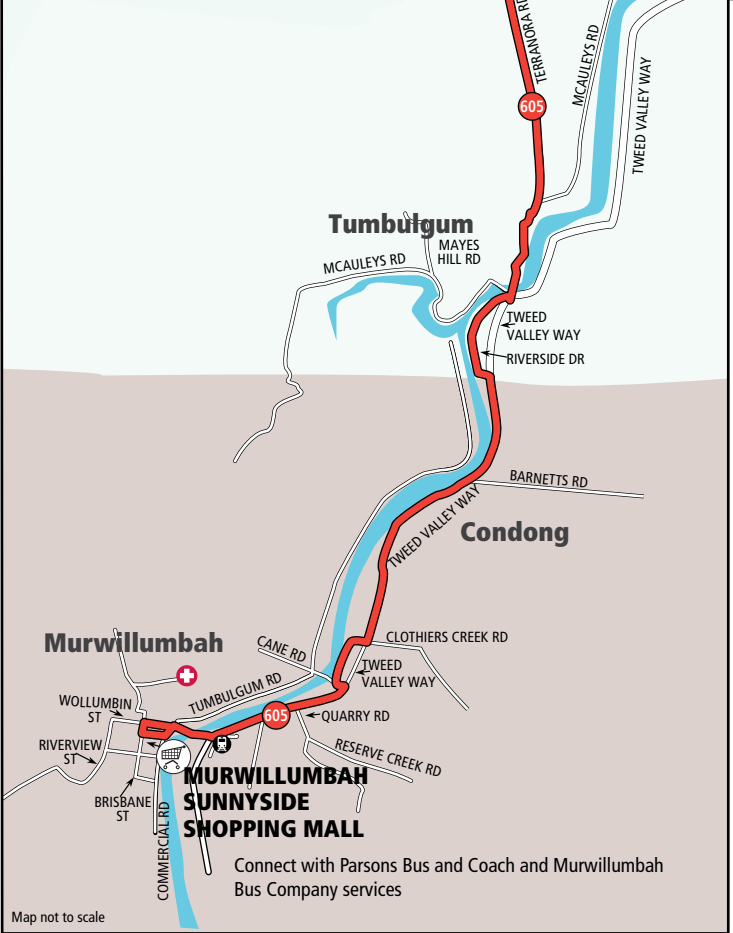

Route 607 Flame Tree Park to Tweed Heads				
TIMING POINT	AM		PM	
Botanical Cct - opp Fairmont Ct	8.26	10.26	12.26	2.26
Eucalyptus Dr	8.31	10.31	12.31	2.31
Leisure Dr & Woodlands Dr	8.33	10.33	12.33	2.33
Greenway Dr & Corporation Cct	8.36	10.36	12.36	2.36
Homemart - Minjungbal Dr	8.38	10.38	12.38	2.38
Tweed City Shops - Minjungbal Dr	8.43	10.43	12.43	2.43
Bay St & Wharf S	8.54	10.54	12.54	2.54

NOTE:      = Run as route 608.

Route 608 Saturday and Sunday service see next page- on map page.

**KEY**

- Route 605
- Route 607
- Route 608

---

- Shopping centre
- Caravan park
- TAFE
- Hospital
- Train station
- School
- Airport

## Saturday and Sunday Services

**Saturday and Sunday Route 608 Tweed City to Bilambil Heights**

TIMING POINT	AM	PM	PM	PM
Tweed City Shopping Centre	8.43	10.43	12.43	2.43 4.43
Bay & Wharf St	8.54	10.54	12.54	2.54 4.54
Griffith St	8.59	10.59	12.59	2.59 4.59
The Quarterdeck & Mugga Way	9.06	11.06	1.06	3.06 5.06
Kennedy Dr & Gray St	9.11	11.11	1.11	3.11 5.11
Gollan Dr & Lakes Dr	9.14	11.14	1.14	3.14 5.14
Scenic Dr opp Panorama Plaza	9.15	11.15	1.15	3.15 5.15
Yvonne Cres	9.24	11.24	1.24	3.24 5.24
Marana Street	9.28	11.28	1.28	3.28 5.28

NOTE: = Run as route 607. = Transfer on bus 607.